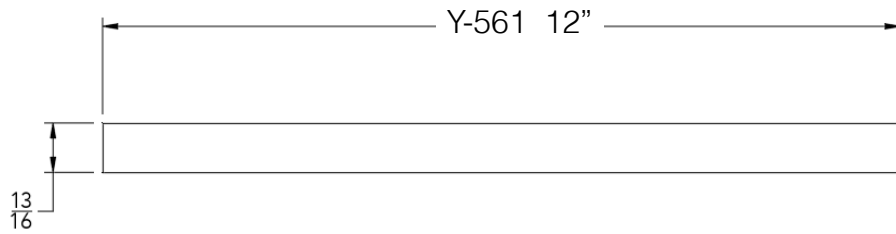

Dimensions in inches

FRONT